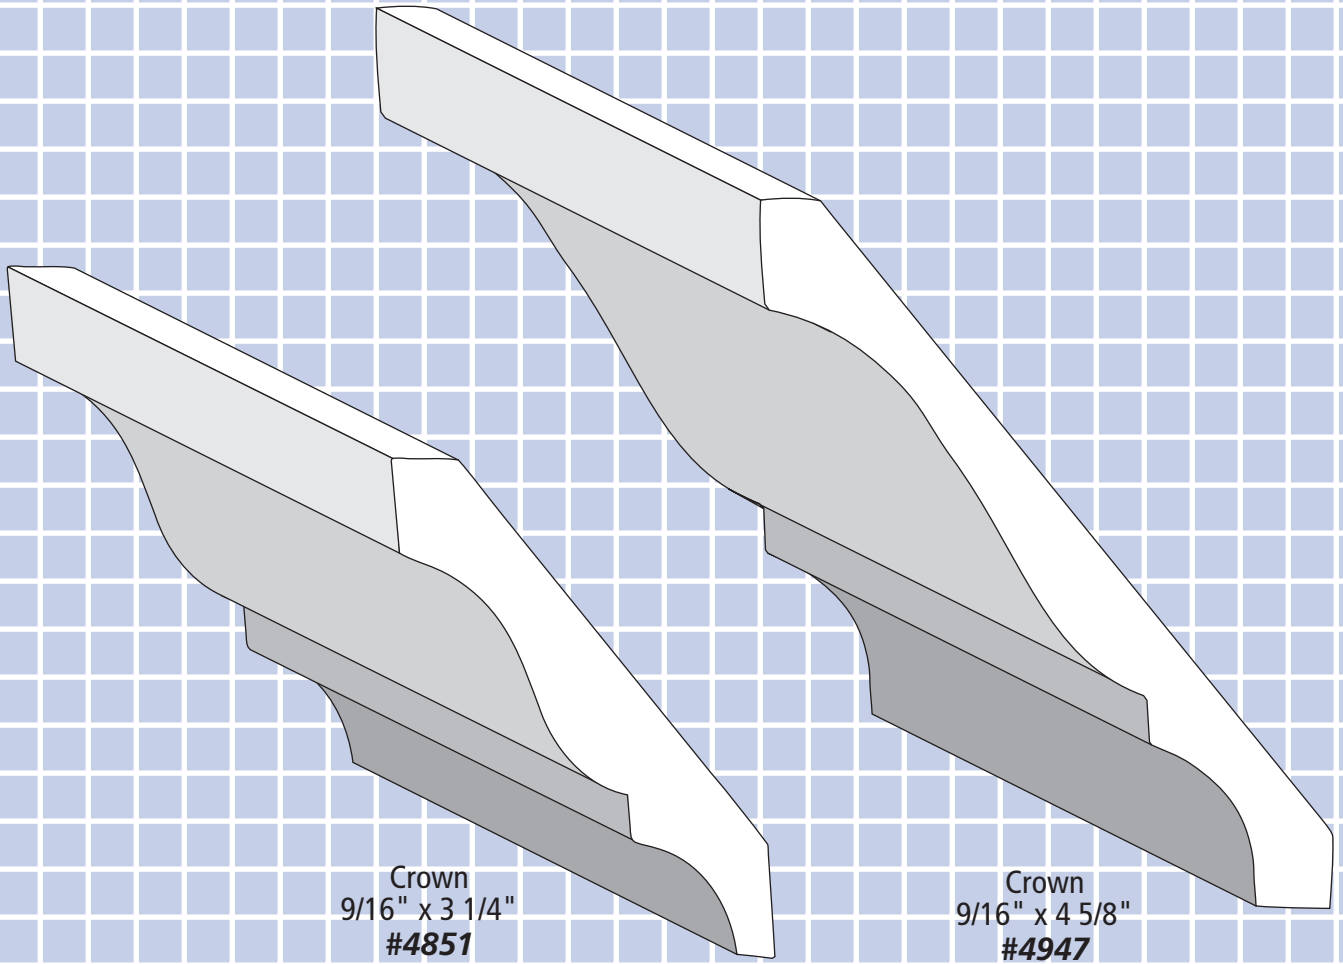

Pine Crown & Bed Moulding