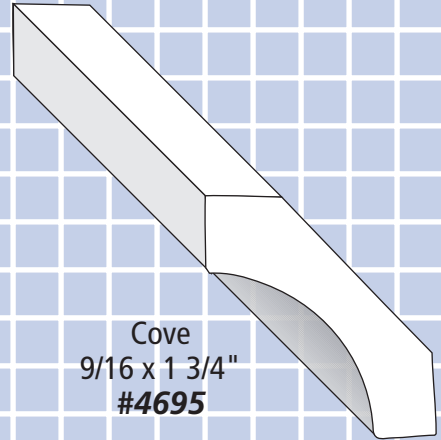

Pine Coves, Mullion, Lattice & Quarter Round