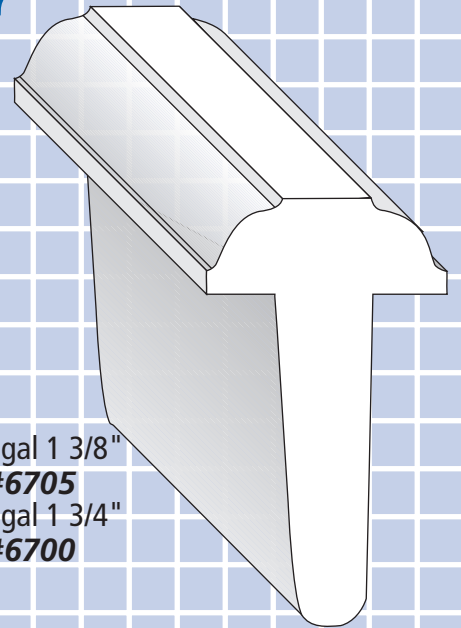

Astragal 1 3/8"
#6705
Astragal 1 3/4"
#6700