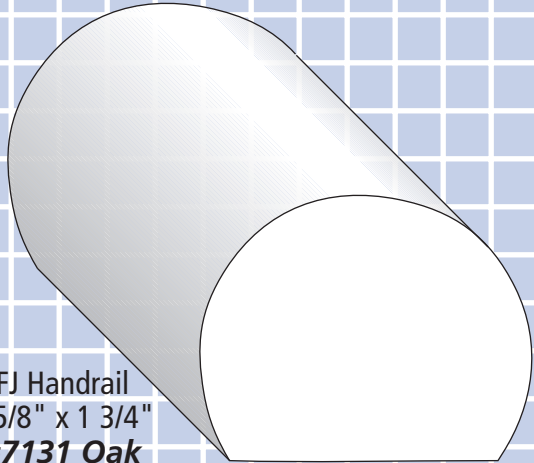

MILWAUKEE MILLWORK

Hardwood Misc.

FJ Handrail
1 5/8" x 1 3/4"
#7131 Oak
#7531 Maple