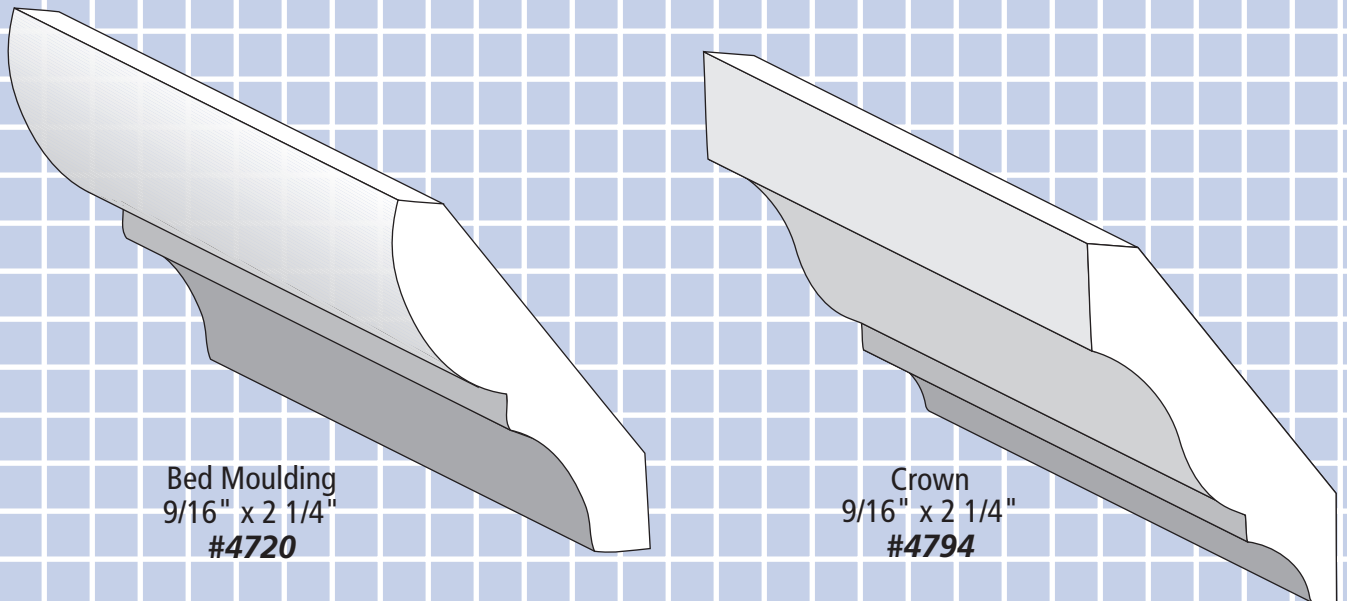

Colonial Base
9/16" x 4 3/4"
#2919

Colonial Base
9/16" x 4 3/4"
#2929

Pine Crown & Bed Moulding

Crown
9/16" x 3 1/4"
#4851

Crown
9/16" x 4 5/8"
#4947

Bed Moulding
9/16" x 2 1/4"
#4720

Crown
9/16" x 2 1/4"
#4794