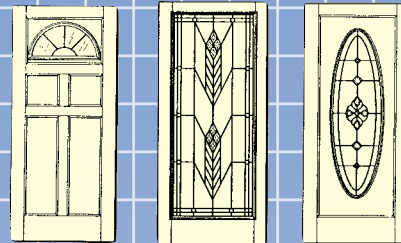

Mouldings

- Oak, Maple & Softwood Species
- Colonial, Ranch & Prairie Patterns
- Crown Mouldings - Chair Rails

Skylites - Velux

Providing Quality & Value for over 50 years.