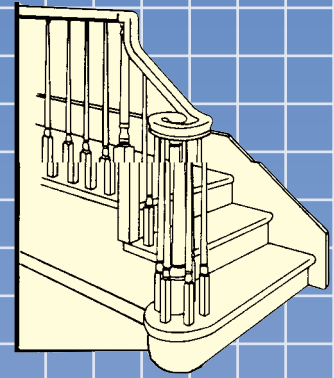

Shoe
1/2" x 3/4"
#2726

FJ Pine Closet Profiles

Shelf Cleat
9/16" x 1 1/2"
#7830

Colonial Base
3/8" x 2 3/4"
#2822

Colonial Casing
9/16" x 2 1/4"
#1666

Primed Hookstrip
9/16" x 3 1/4"
#7933

Closet Pole 1 1/4"
#7733

Pine Exterior Mouldings

Brick Moulding New Style
1 1/16" x 2"
#9795

Brick Moulding Old Style
1 1/16" x 2"
#9796

Kolbe & Kolbe

Wood & Vinyl Windows

- Primed Wood
- Maintenance free Aluminum
- Low "E" & Double Insulated Glass
- Patio Doors
- Swinging Patio Doors