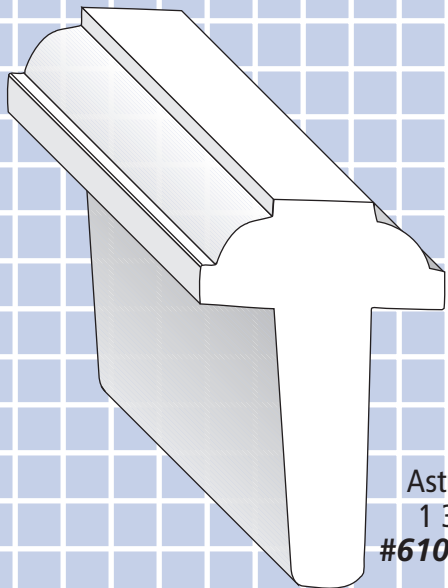

MILWAUKEE MILLWORK

Hardwood Misc.

FJ Handrail
1 5/8" x 1 3/4"
#7131 Oak
#7531 Maple

Door Jambs
(Veneer)
11/16" x 4 9/16"
11/16" x 4 7/8"
11/16" x 5 1/4"
Oak
Maple

Astragal
1 3/8"
#6105 Oak

Astragal
1 3/4"
#6100 Oak