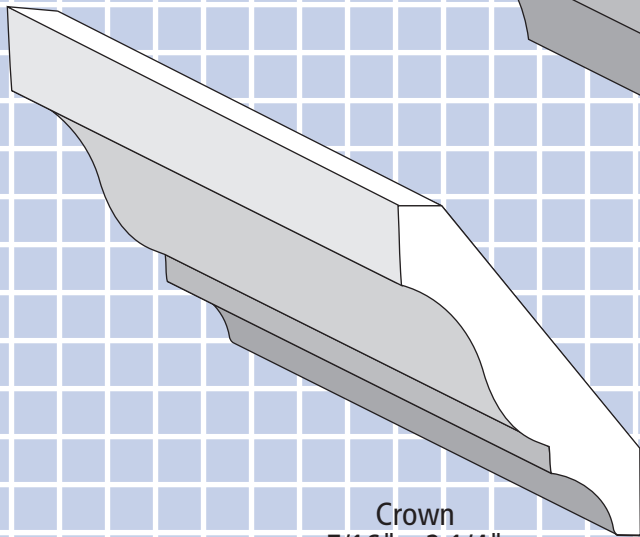

PRAIRIE SHOE
1/2" x 3/4"
#2226 OAK
#2526 MAPLE

PRAIRIE CASING
1/2" x 3 1/4"
#1335 OAK
#1535 MAPLE

Hardwood Crowns

Crown
7/16" x 4 5/8"
#4347 Oak

Crown
7/16" x 3 1/4"
#4251 Oak
#4551 Maple

Crown
7/16" x 2 1/4"
#4154 Oak