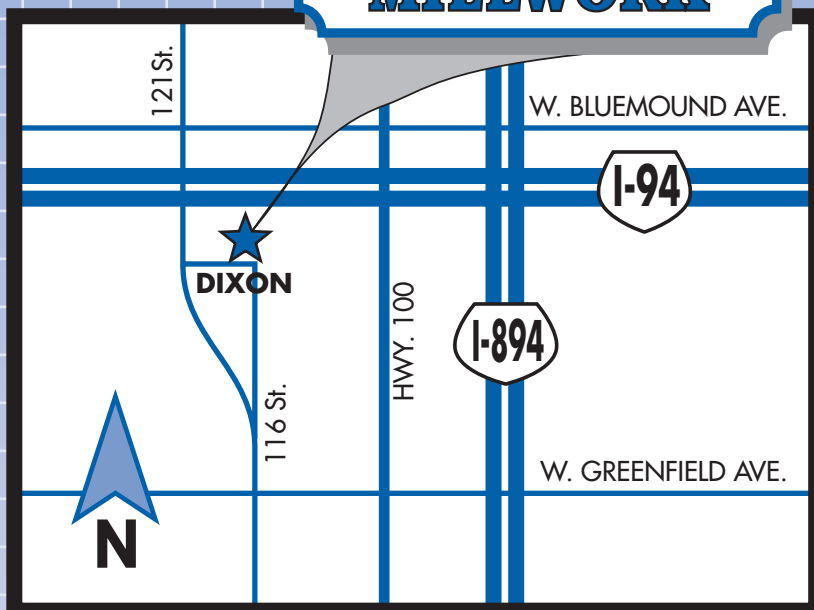

MILWAUKEE MILLWORK

11712 West Dixon Street

6 Blocks South of Bluemound Road
Enter From 121st Street

(414) 774-8248

www.MilwaukeeMillwork.com

Hours Open

Mon. - Fri. 7:30 am - 5:00 pm
Saturday 9:00 - 12:00
Showroom Only