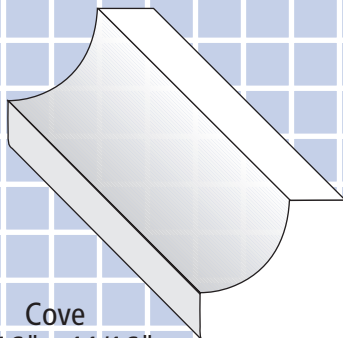

Cove
1 1/16" x 1 1/16"
#4093 Oak